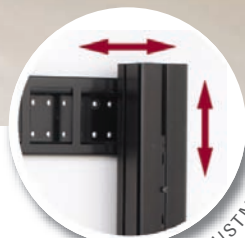

make room for life

BRACKET ADJUSTMENT

WIRE MANAGEMENT

INTERCHANGEABLE PANELS

Sanus **Vertical Foundations™** Series **VF5023** allows you to **mount the whole AV system** directly under a Flat Panel TV for a sleek, seamless look. It combines the capacity of a cabinet with the discreet look of a low-profile Wall Mount. Includes features such as adjustable tempered glass shelves (34kg capacity), generous concealed wire and cable management and **Pro Set™** adjustments to ensure perfect positioning and leveling, even after installation. Depending on your décor, the VF5023 has interchangeable black glass or mocha-finished wood back panels to match your décor. Also available in a two shelf version. Check out the rest of the VF range on www.sanus.com.au