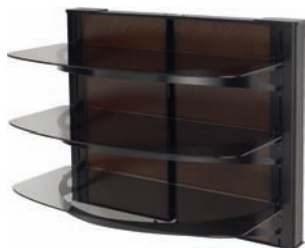

make room for life

BRACKET ADJUSTMENT

WIRE MANAGEMENT

INTERCHANGEABLE PANELS

Sanus **Vertical Foundations™** Series **VF5023** allows you to **mount the whole AV system** directly under a Flat Panel TV for a sleek, seamless look. It combines the capacity of a cabinet with the discreet look of a low-profile Wall Mount. Includes features such as adjustable tempered glass shelves (34kg capacity), generous concealed wire and cable management and **Pro Set™** adjustments to ensure perfect positioning and leveling, even after installation. Depending on your décor, the VF5023 has interchangeable black glass or mocha-finished wood back panels to match your décor. Also available in a two shelf version. Check out the rest of the VF range on www.sanus.com.au