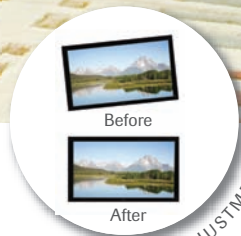

make room for life

VIRTUAL AXIS TILTING

CLICKSTAND CABLE INSTALL

PROSET ADJUSTMENT

It's been a big year at Sanus Systems™. We've revolutionized the industry again with new Mounts such as the **LT25B**. New technology makes installation faster and easier – sure to become the new industry standard. The LT25B is designed to hold up to 60" (152cm) flat panel TV. When you buy the LT25B you've got the absolute latest in technology. A wall plate with open architecture for cable and power placement. One of the most frustrating parts of installing a flat panel on the wall can be getting the TV level – even after you throw a level on top of the wall plate; you realize the ceiling is out. With **Pro Set™** you now have height and leveling adjustments post installation. **Click Stand™** is another Sanus innovation which allows you to hold the TV out from the wall for easy cable installation, then clicks back securely on the wall. **Virtual Axis™** completes the picture by allowing you to tilt the TV with just the touch of a hand. Weight capacity is 79kg. When you think safety, think Sanus. Don't forget to check out www.sanus.com.au